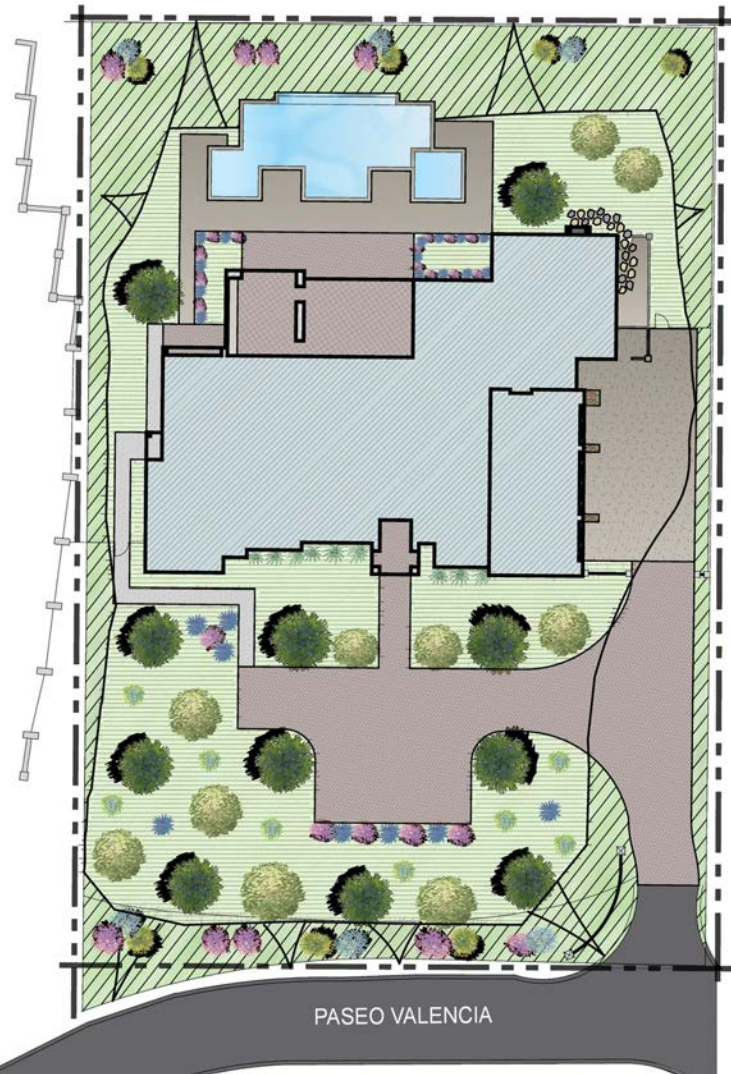

PRIVATE PROPERTY FOR SALE

6206 Paseo Valencia
RSF, CA

92067

OVERVIEW

ABOUT THE PROPERTY

6,215 SQFT
single story estate

5 Bedroom

5 Full Bathroom
1 Half Bathroom

4-car garage

COMMUNITY

This 0.891 acre lot is founded in the community of Rancho Valencia, which is unique in character and focused on preserving the natural rural landscapes that surround it.

Located right next to the picturesque Farms Golf Course and the 5-star Rancho Valencia Resort and Spa with beautiful views of the rolling topography and views of the Pacific Ocean.

EMAIL: lori@mddhomes.com

WEBSITE: www.mddhomes.com

FLOOR PLAN

SITE PLAN

- Highest elevated lot in Rancho Valencia!
- Vast views of the Farms Golf Course & 3 lakes
- Lot is surrounded by 45 acres of lush gardens, olive groves, and trails of the Rancho Valencia Resort, Hotel, and Spa
- Rancho Valencia is ranked as one of the finest resorts in the U.S. by Travel & Leisure, Conde Nast, U.S. News, and World Report.
- Concierge service offered by Rancho Valencia Resort